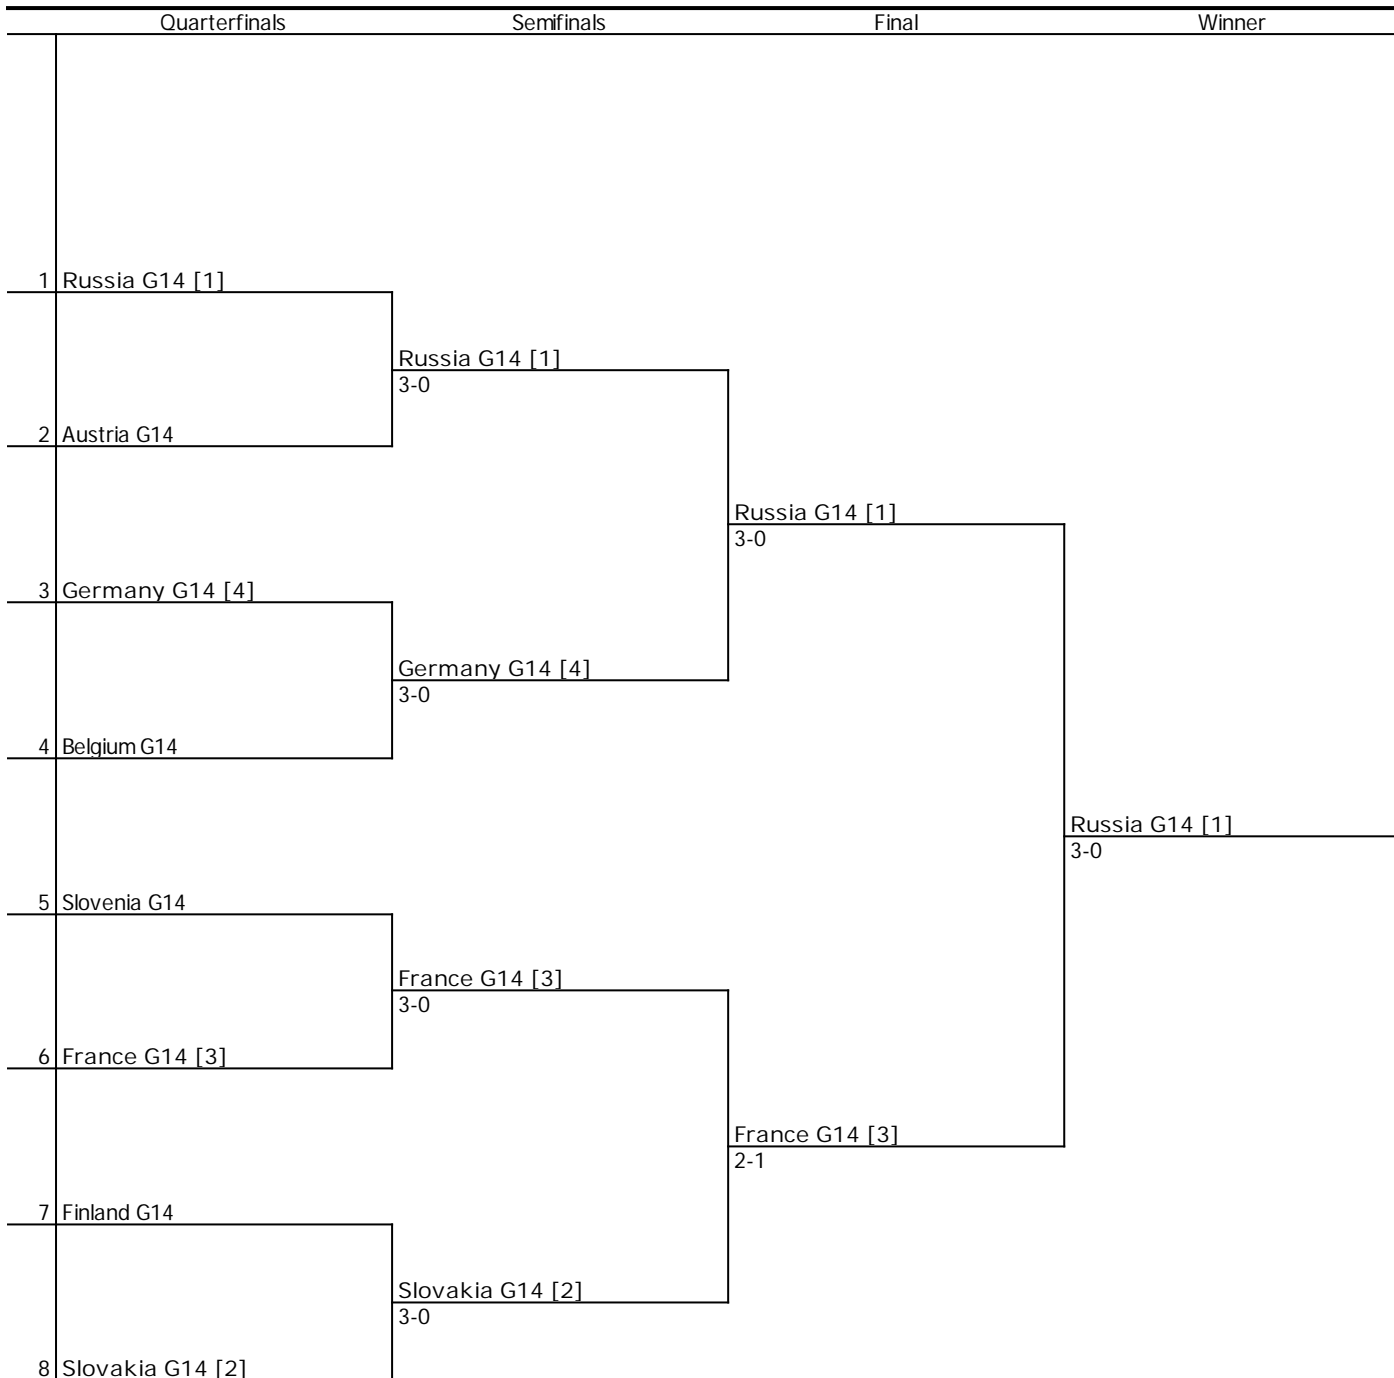

# 2017 Tennis Europe Winter Cups by HEAD

G14 - MAIN

Week of  
30 JAN 2017

City, Country  
Kazan, RUS

ITF Referee  
Kirill Borshchev

Position 3-4