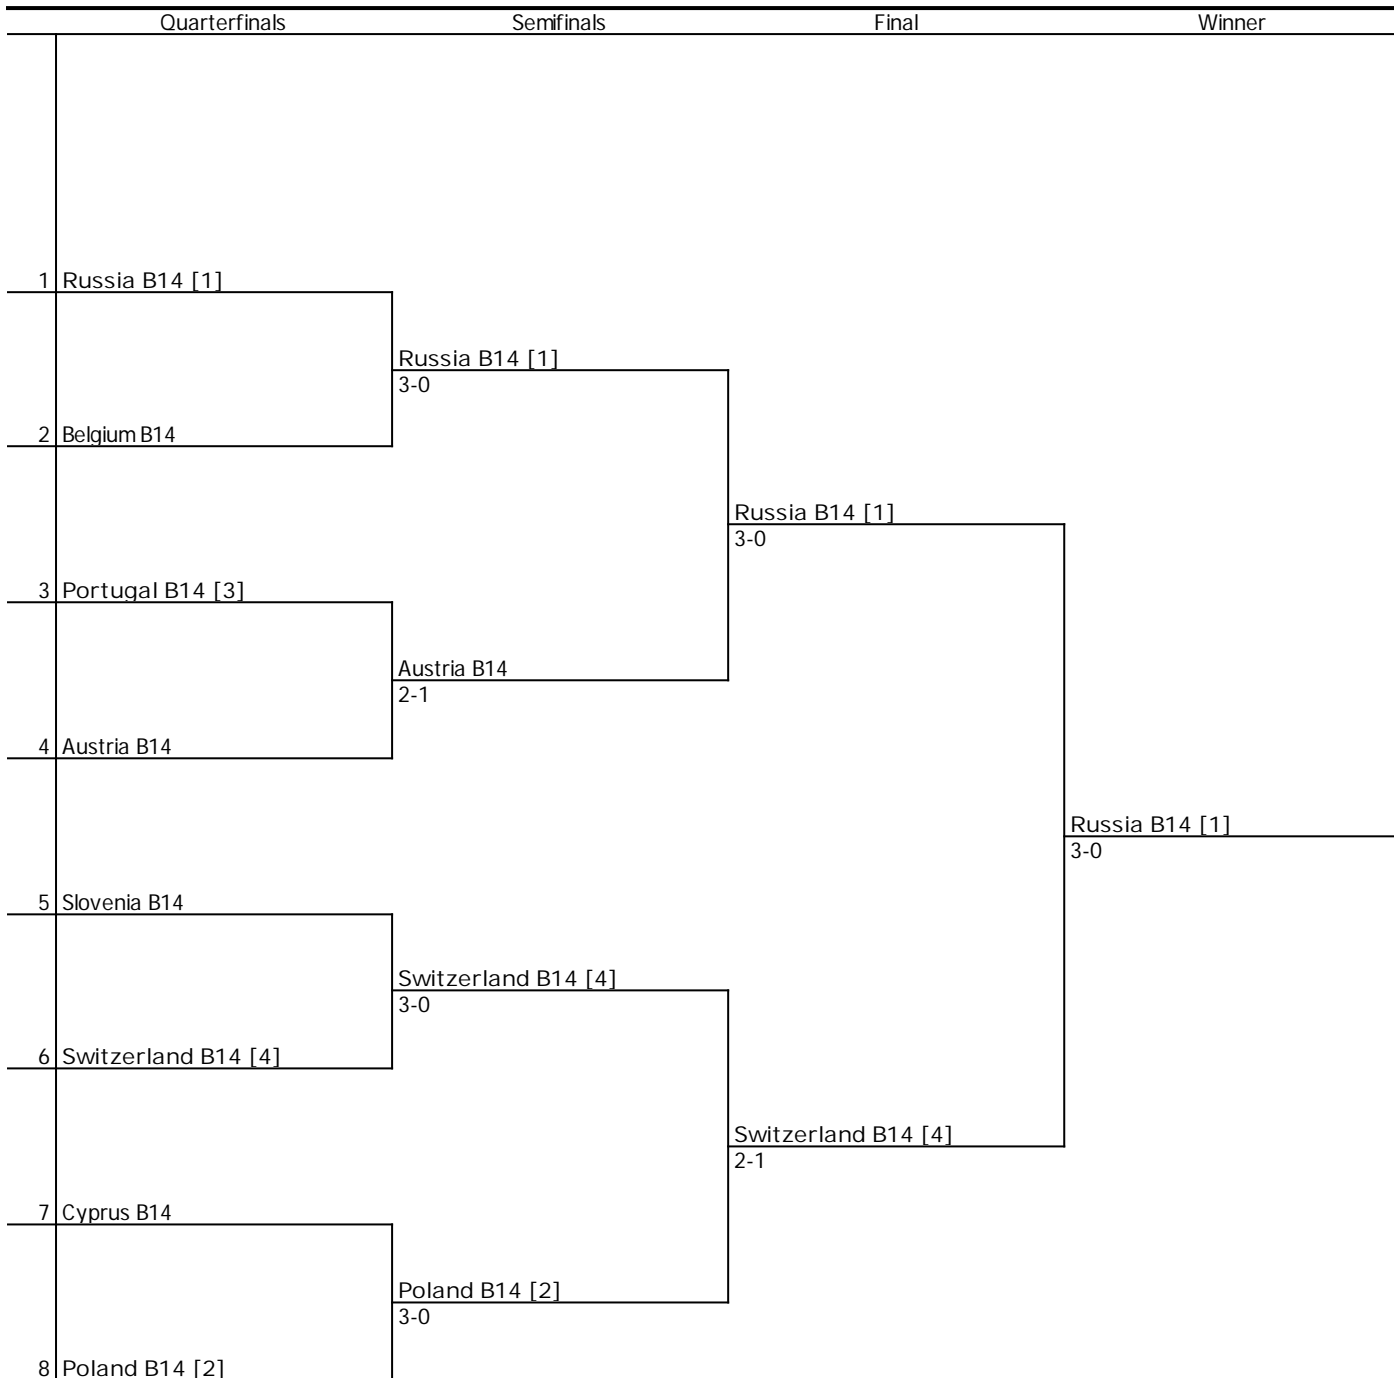

2017 Tennis Europe Winter Cups by HEAD

B14 - MAIN

Week of
30 JAN 2017

City, Country
Kazan, RUS

ITF Referee
Kirill Borshchev

Position 3-4