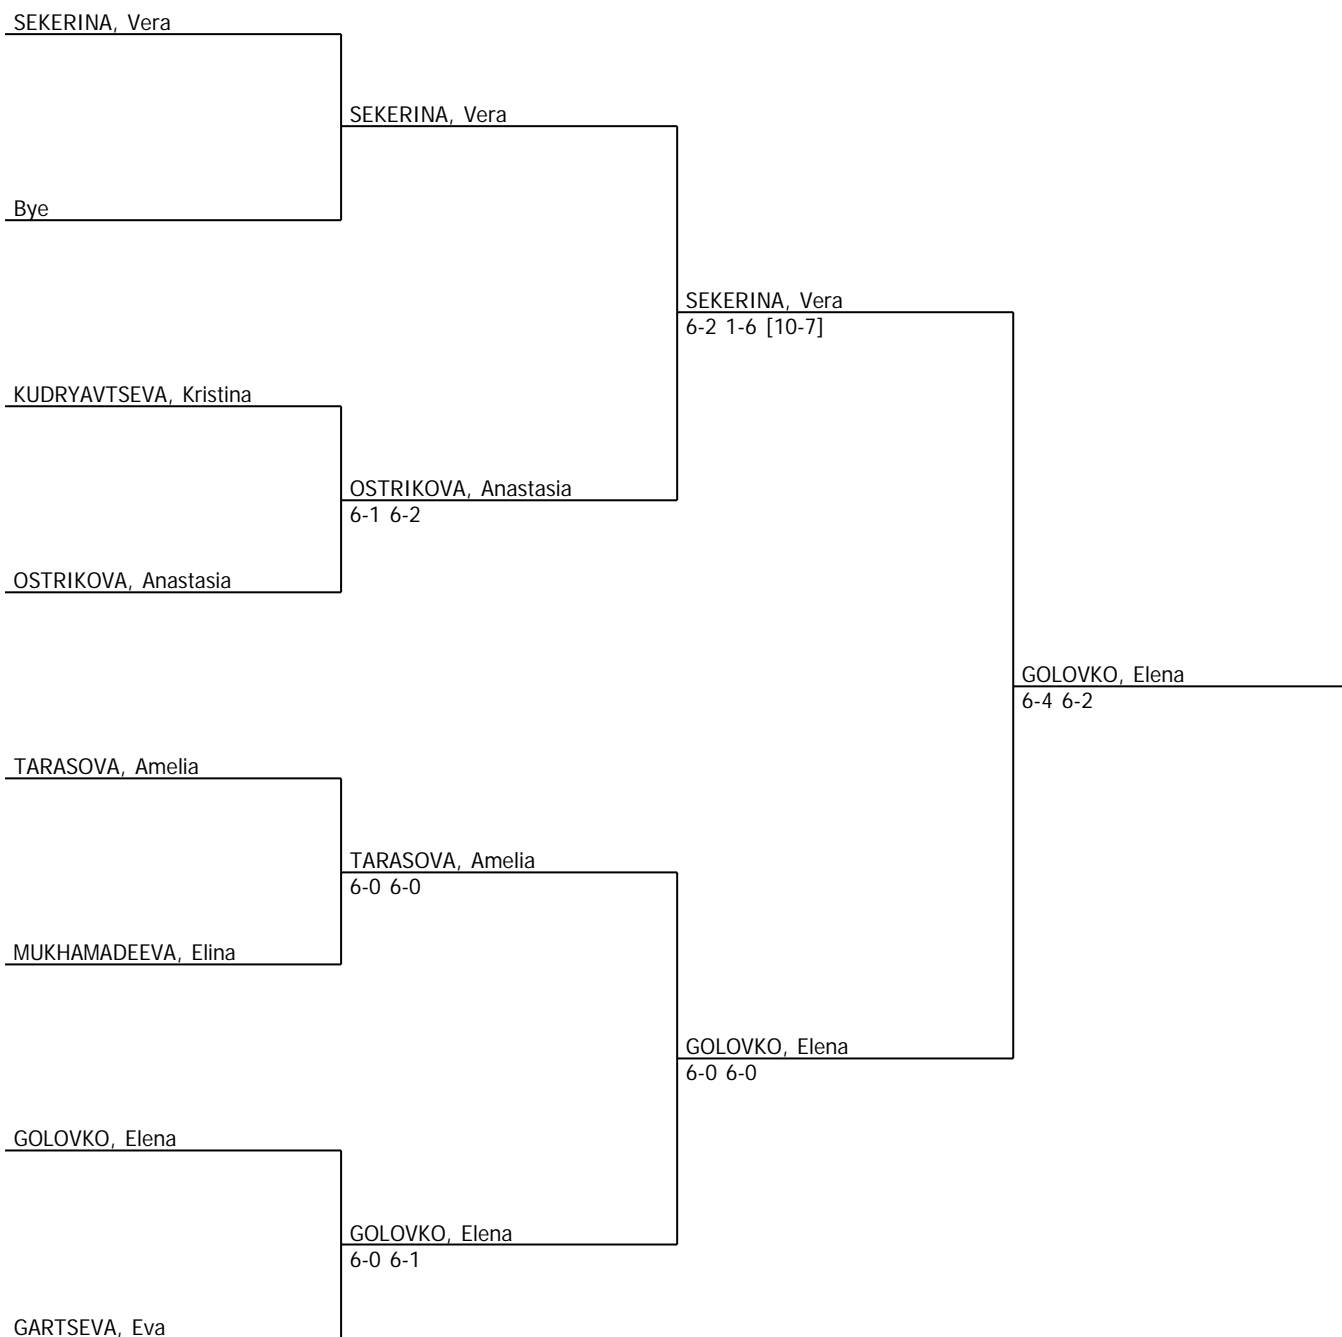

Kazan Junior Open

Tennis Europe Junior Tour

GS12 - GIRLS SINGLES 12
CONSOLATION CONSOLATION

Week of
24 AUG 2015

City, Country
Kazan, RUS

Tourn. Key
TE-RUS-35A-2015

Referee
Kirill Borshchev

Quarterfinals

Semifinals

Final

Winner

www.tenniseurope.org

	# Seeded Players	# Alternates	Replacing	Draw date/time: 23 AUG 2015 18:00
				Last Direct Acceptance byes (10)
				Player representatives Alexandra KORNILOVA Anastasia OSTRIKOVA
				Signature Kirill Borshchev