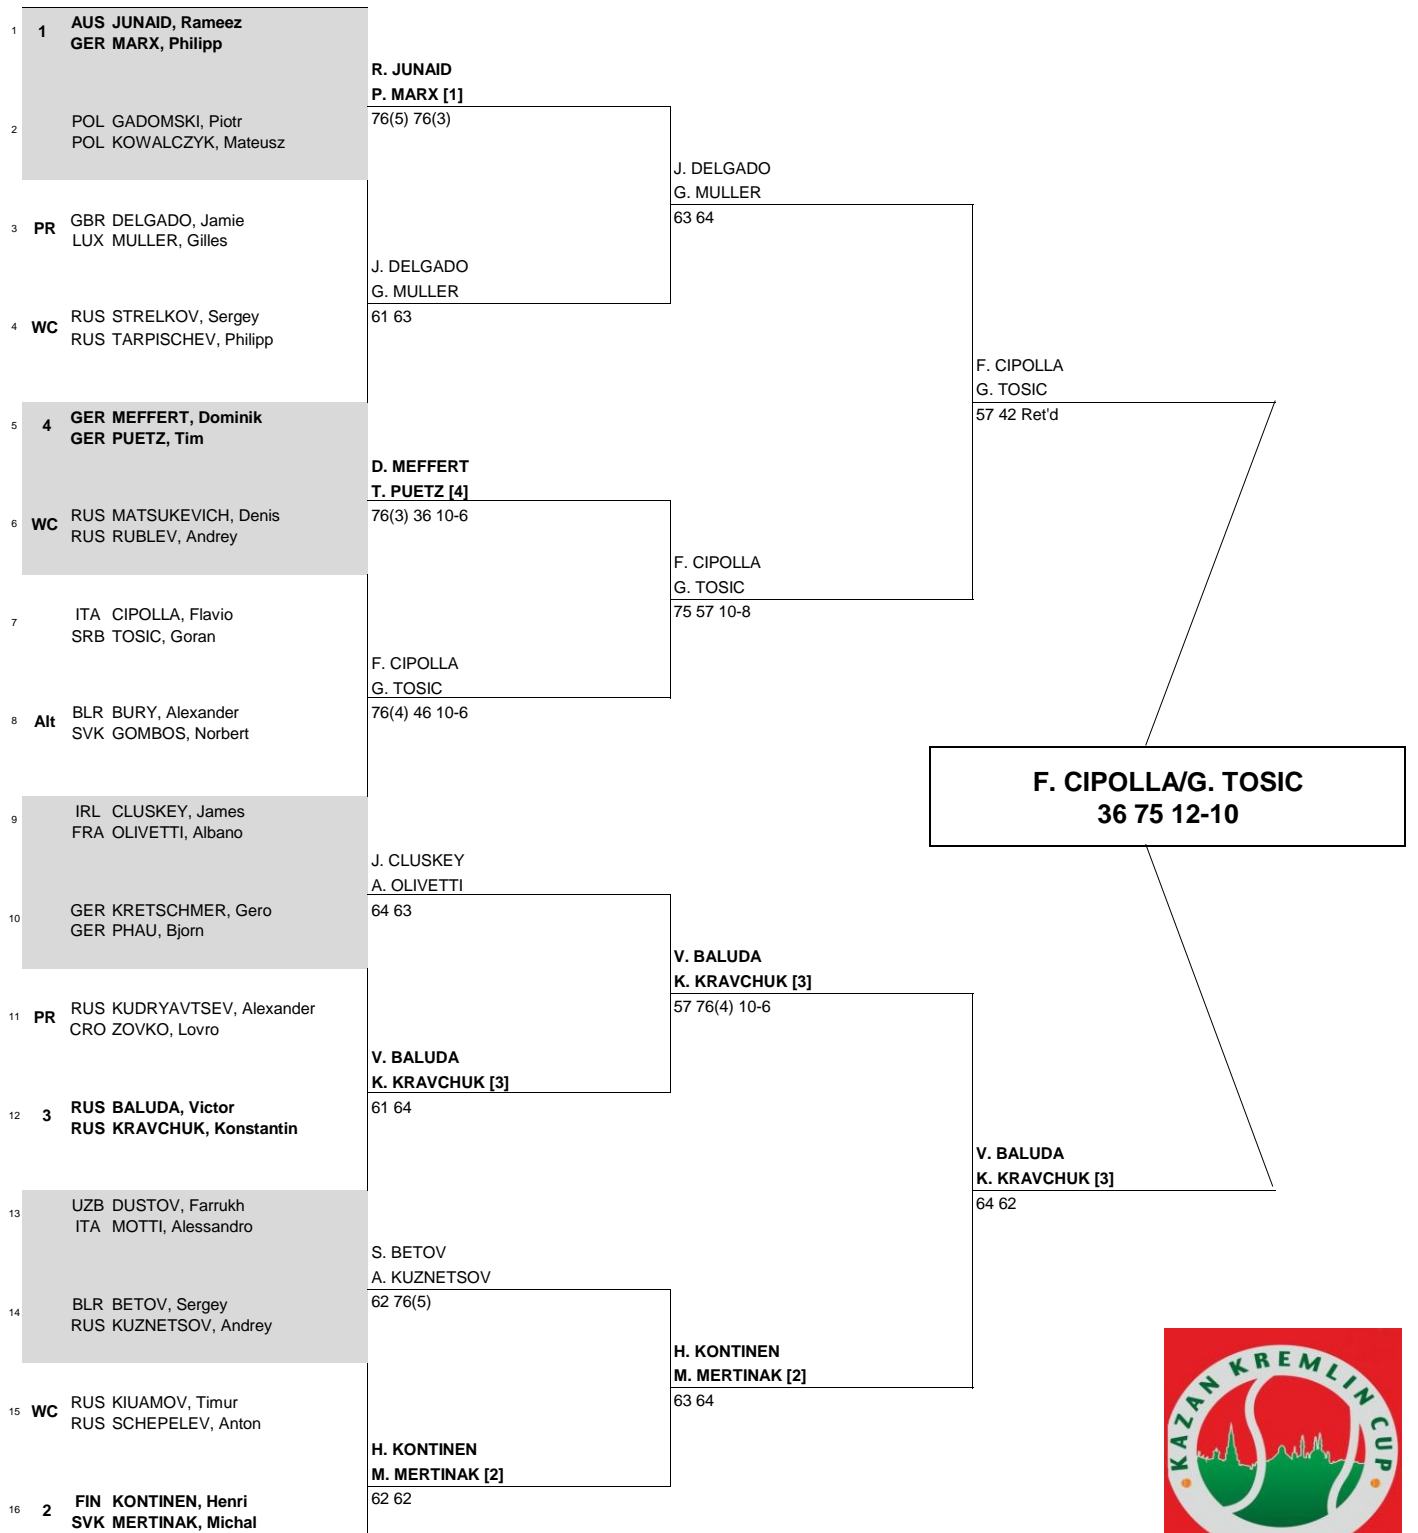

STATUS NAT. MAIN DRAW DOUBLES

ATP Tour © Copyright 2014

	SEEDED TEAMS	RANK	PRIZE MONEY (PER TEAM)	POINTS	ALTERNATES	REASON	RETIREMENTS/WALKOVERS	REASON
1	JUNAID, Rameez / MARX, Philipp	157	WINNER \$4,650	100	A. Bury / N. Gombos	J. Zopp (low back)	J. Delgado / G. Muller	J. Delgado (right calf)
2	KONTINEN, Henri / MERTINAK, Michal	171	FINALIST \$2,700	60				
3	BALUDA, Victor / KRAVCHUK, Konstantin	262	SEMI-FINALIST \$1,620	35				
4	MEFFERT, Dominik / PUETZ, Tim	285	QUARTER-FINALIST \$960	18				
	FOLLOW LIVE SCORING AT www.ATPWorldTour.com			FIRST ROUND \$540	0			
					LAST DIRECT ACCEPTANCE:	J.CLUSKEY / A.OLIVETTI - 337	CHALLENGER SUPERVISOR:	Stephane CRETOIS